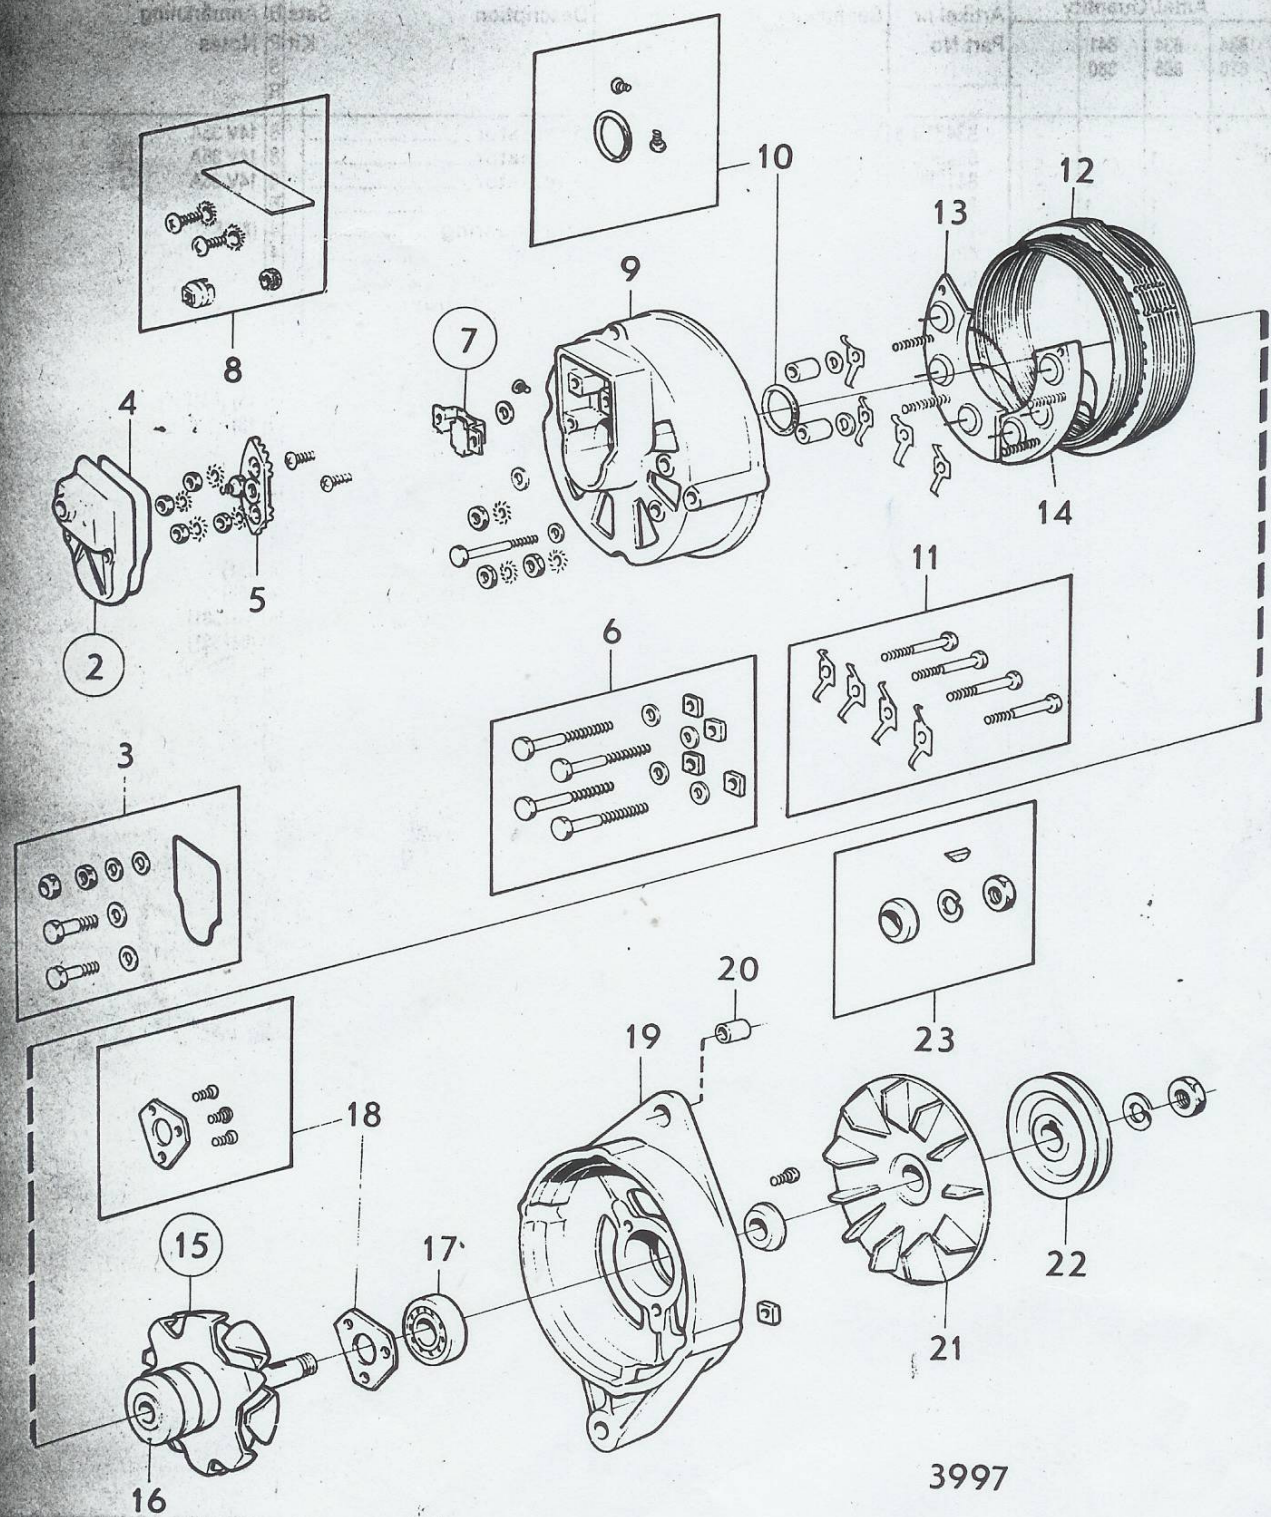

VOLVO  
FRONT

Part No. 3997

Part No.	Part Name	Quantity
1	Motor	1
2	Bracket	1
3	Washer	1
4	Bracket	1
5	Washer	1
6	Washer	1
7	Washer	1
8	Washer	1
9	Motor	1
10	Washer	1
11	Washer	1
12	Washer	1
13	Washer	1
14	Washer	1
15	Washer	1
16	Washer	1
17	Washer	1
18	Washer	1
19	Washer	1
20	Washer	1
21	Washer	1
22	Washer	1
23	Washer	1